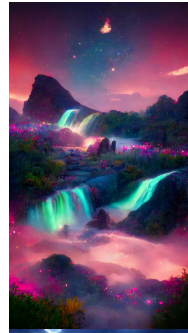

彩虹瀑布

summer starry night, aurora borealis, iridescent, jungle, Luminous colorful stone, Pink waterfall flow, flowers, rolling hills in distance, studio Ghibli style, rendered in unreal engine with clean details, AUV, 4k detail post-processing, Art Station, rendering byoctane, unreal engine --ar 9:16 --uplight

发光玫瑰沙滩