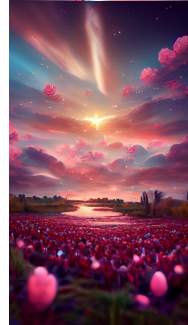

sunset, sapphire, ruby, crystal, jade, surrealism, pink tulip, flower, fantasy, movie epic effect, exquisite, ultra wide field of view, CG rendering, 3D, realism, detail, HD, machinery, sunset, sky and stars, pond, reality, redshift rendering, CGI, 3D, ultra detail, reality, 8K, masterpiece, function artstation, ultra wide angle HD --ar 9:16 --iw 10 --s 5000 --q 2 --upbeta

祥云城堡