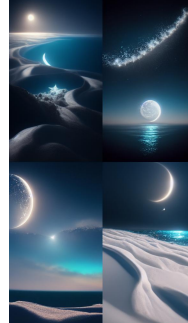

Night, Milky Way, starlight, silver white crescent moon, blue ocean, white snowy beach, frozen Milky Way shines on many tiny and blue rose crystals, arctic tundra, fantasy, highly detailed beautiful, 8k octane render photorealistic, intricate details Ultra-wide viewing angle, Panoramic shots 8k HD --ar 9:16

恶魔王子