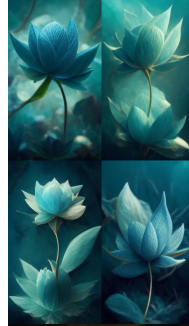

There is a kind of flower that is blue. Its petals are as deep as sea water, and its heart is like dew. There are many green leaves on the branches, and many crystal blue Lotus. You can feel its loyalty and purity in comparison with love.HD --ar 9:16

金莲花