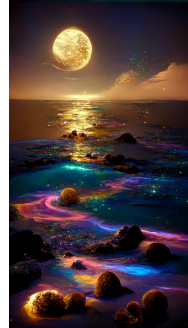

The night sky is full of colorful beaches, golden surrounding rocks, lights, fluorescent sea, moonlight on the twinkling star sea, popular across the sky, Matt painting by Michael James Smith, reflection, characteristics of CG society, volume light, space art, bioluminescence, unreal engine 5, magic of light, unreal engine rendering, ultra wide perspective, 8K --ar 9:16