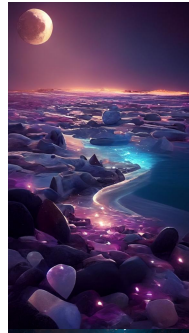

夜晚紫冰川

This is surreal and exquisite CG rendering. At night, the pale blue sky, glaciers covering the beach, purple heart-shaped stones, glowing paths, roses, the moon, starlight, art, high definition, starry sky, many tiny and colorful luminous particles, illuminated by the Milky Way, the Arctic, tundra and icebergs, fantasy, high details, beauty, 8K, octane light and shadow, complicated details, super wide angle, panoramic shooting, 8k. High definition. Volumetric light --ar 9:16 --upbeta