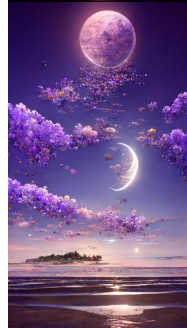

冰蓝宇宙

<https://i.mj.run/1e5632a4-0a44-4b59-b4ba-09aaa0628aed/0_0.png> The dream at the center of the universe from far away, fantasy, blue small ice&water sparrows flying --ar 16:9

灯塔海涛

moody beach scene of a lighthouse, Unreal Engine, photo realistic, Cinematic Lighting --ar 10:16 --test --s 1250 --upbeta

彩虹星光

<https://i.mj.run/aace42d0-1e4c-40c1-a69d-b6fbf3129044/0_3.png> Under the starry sky, a fantastic rainbow covers the beach, with many colorful roses and glowing crystal pebbles on the beach. Starlight, meteor, silver crescent moon and Milky Way starlight scattered on the beach, luminous creatures, fluorescent, golden, colorful, dreamy, super wide-angle light, unreal engine, 4K HD --ar 9:16 --v 3 --v 3