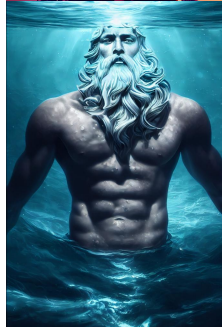

<<https://s.mj.run/20eLV_QCr10>> artistic half-body portrait of Poseidon the sea god, underwater background, backlit, artstation, wlop and artgerm style --ar 9:16 --test --upbeta

银翼杀手