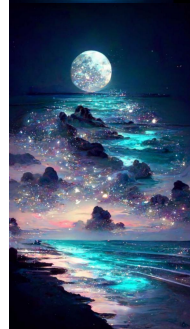

a beach covered in lots of Light Blue rocks under a night sky, Milky Way and the huge moon ,the glowing quicksand flowing from the moon to the sea, petals flying, the sea waves are rolling, with green light in the waves, bright stars, fireflies, clouds, Super beautiful, dreamy, romantic, upright, 8K, Volumetric lighting, Volumetric light, soft light, unreal engine, octane render, Ultra-wide viewing angle, --ar 9:16 --iw 5 --v 3

繁星湖面