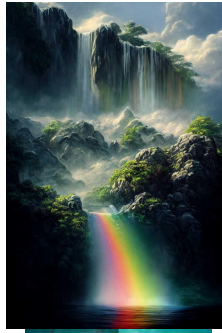

七彩瀑布

<<https://s.mj.run/F8cBxmLjug>> A matte painting of beautiful Huge cliff, rainbow waterfall, water mist, soft light, crystal texture of clouds, fairy tales, dreams, Fluorescence, volume light,below the waterfall is a huge lake, blue water,8k, Volumetric light --ar 9:16 --test --creative --upbeta

深海蓝花