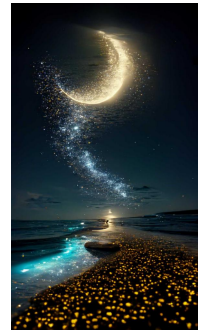

Night, the Milky Way, starlight, the silvery white crescent moon is accompanied by the Milky Way starlight sprinkled on the beach, there are many glowing creatures in the beach, the beach is the shape of love, pebbles, glowing creatures, fluorescent, golden, color, dreamy, super wide-angle light , Unreal Engine, 4K HD, , HD. --ar 9:16 --v 3

游戏cg女神