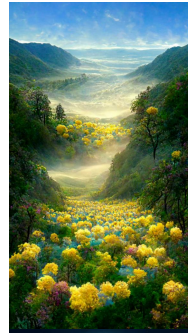

银河沙滩

a beach covered in lots of Light Blue rocks under a night sky, Milky Way and the huge moon ,the glowing quicksand flowing from the moon to the sea, petals flying, the sea waves are rolling, with green light in the waves, bright stars, fireflies, clouds, Super beautiful, dreamy, romantic, upright, 8K, Volumetric lighting, Volumetric light, soft light, unreal engine, octane render, Ultra-wide viewing angle, --ar 9:16 --iw 5 --v 3

森林花海

This is an artistic picture of a valley forest flower sea. There are valleys, forests, peach trees, plum trees and yellow trees in the picture. Flowers are flying in the air, and the light shines through the flowers, falling flowers and mist. The background is light blue, dream, art station, super wide angle, panoramic view at the top, 8K.HD --ar 9:16