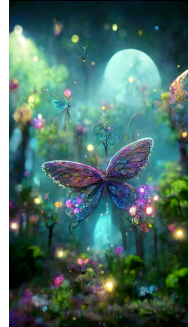

Dream Forest, butterfly with colourful wings, Fairy tale Style, lifelike, Lots of Crystal Flowers, Moonlight Effect, High detail, Unreal 3D Digital Art Engine, 2000s Animation Style, Fairy Elves ,16k, HD --ar 9:16

漫画女孩