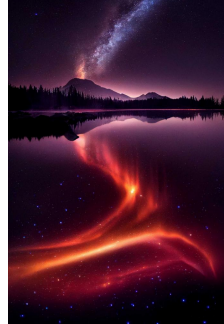

<<https://s.mj.run/Jcu-Avh6qcM>> HD glossy photo, Sparks Lake , Bend Oregon, galactic sunset Milky Way, --ar 9:16 --test --creative --upbeta

极光倒影