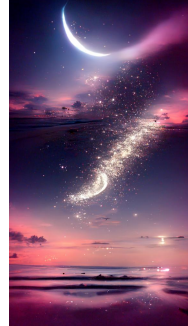

Night, Milky Way, starlight, silver white crescent moon with Milky Way starlight sprinkled on the beach, there are many luminous creatures, the beach is the shape of love, pebbles, luminous creatures, have some butterfly is fly ,fluorescent, pink, color, dream, ultra-wide Angle light, Unreal engine, 4K HD, volume light, bioluminescence, ultra-wide Angle of view,HD --ar 9:16

星光蝴蝶