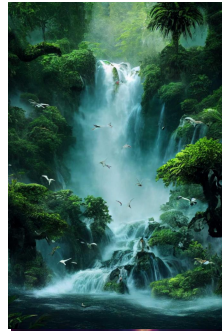

夜空下的荧光

<<https://s.mj.run/NBVwU14gKvo>> a beach covered in lots of Light Blue rocks under a night sky, Milky Way and the huge moon ,the glowing quicksand flowing from the moon to the sea, petals flying, the sea waves are rolling, with green light in the waves, bright stars, fireflies, clouds, Super beautiful, dreamy, romantic, uplight, 8K, Volumetric lighting, Volumetric light, soft light, unreal engine, octane render, Ultra-wide viewing angle, --ar 9:16 --iw 5 --v 3

荧光月牙

Night, the Milky Way, starlight, the silvery white crescent moon is accompanied by the Milky Way starlight sprinkled on the beach, there are many glowing creatures in the beach, the beach is the shape of love, pebbles, glowing creatures, fluorescent, golden, color, dreamy, super wide-angle light , Unreal Engine, 4K HD, , HD. --ar 9:16 --v 3

游戏cg女神

Close up portrait photo of Megan Fox as part cyborg part human, intimidating stare, Atmospheric, 600mm lens, Sony Alpha α7, epic, dramatic, cinematic lighting, high contrast, 8k, photo realistic, character design --testp --ar 2:3 --upbeta

高山流水

large ornate ancient cathedral in the ethereal jungle atop a waterfall with birds flying overhead, dramatic, high detail, love in the air, wisdom, beauty, respect of the water, cathedral is large and ancient and beautiful, sea serpent, 煥, perfect render, --ar 9:16 --testp --s 1301 --upbeta