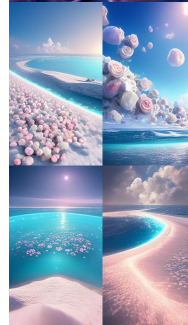

心形树

Logan Hicks, nature, deviantartstation, Castro, magical palace, sasent, giant heart-shaped world tree, pink blussam, emerging path, surrealist photos,HD --ar 9:16

绿荧光沙滩

At night sky, the beach is covered with blue and green fluorescence, the huge moon, elf light, stars, facula, the sea with fluorescence, the shining golden beach, the starry sky with moonlight, Michael james Smith's matte painting, reflection, cg rendering, volume light, space art, bioluminescence, unreal engine 5, magic of light, unreal engine rendering, super wide angle, super wide angle, high definition. --ar 9:16

蓝色玫瑰海洋

<<https://s.mj.run/vuxkS7-eaTI>> Blue ocean,blue sky,white beach of Maldives,pink, roses of different sizes on the beach,blue roses, many tiny and colorful luminous particles, illuminated by the Milky way,Arctic,tundra and, iceberg,fantasy,high detail,beauty,8K,octane shading,complex details,ultra wide angle of view, panoramic shooting,8K.HD --ar 9:16

蓝色海洋 白色沙滩 粉玫瑰

Blue ocean,blue sky,white beach of Maldives,pink, roses of different sizes on the beach,blue roses, many tiny and colorful luminous particles, illuminated by the Milky way,Arctic,tundra and, iceberg,fantasy,high detail,beauty,8K,octane shading,complex details,ultra wide angle of view, panoramic shooting,CG matte painting,8K.HD --ar 9:16