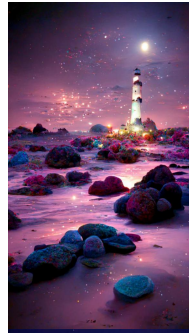

银河灯塔

<<https://s.mj.run/bQ0iB06FD84>> a beach covered in lots of Fluorescent color rocks under a night sky, the silvery white crescent moon, Rocks surrounded by roses, Towering lighthouse + lighting, Fluorescent Sea, Moonlight shines on a sea of twinkling stars, a matte painting by Michael James Smith, Reflection, featured on cg society, Volumetric light, space art, bioluminescence, unreal engine 5, Magic of light, rendered in unreal engine, Ultra-wide viewing angle, Ultra-wide viewing angle, Ultra-wide viewing angle --ar 9:16 --v 3 --v 3

梦幻蓝荧光

<<https://s.mj.run/4SmKnMue0dI>> < a beach covered in lots of Light Blue rocks under a night sky, Milky Way and the huge moon ,the glowing quicksand flowing from the moon to the sea, petals flying, the sea waves are rolling, with green light in the waves, bright stars, fireflies, clouds, Super beautiful, dreamy, romantic, uplight, 8K, Volumetric lighting, Volumetric light, soft light, unreal engine, octane render, Ultra-wide viewing angle, --ar 9:16 --iw 5 --v 3

夜空下的荧光

<<https://s.mj.run/NBVwU14gKvo>> a beach covered in lots of Light Blue rocks under a night sky, Milky Way and the huge moon ,the glowing quicksand flowing from the moon to the sea, petals flying, the sea waves are rolling, with green light in the waves, bright stars, fireflies, clouds, Super beautiful, dreamy, romantic, uplight, 8K, Volumetric lighting, Volumetric light, soft light, unreal engine, octane render, Ultra-wide viewing angle, --ar 9:16 --iw 5 --v 3