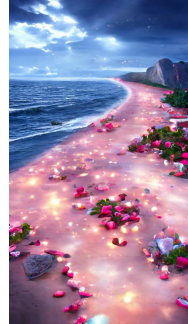

A beach, CG rendering, the ground was covered a lot of blue gems, 8 k resolution, a paved road, rose to the front of crystal + light beacon, lighting effects, large flower roses, super more rose petals floating in the air, integrity, overlooking, lighting effects, surrounded by a lot of roses, roses sea, sea of fluorescence, cigarette smoke, Michael. Matte painting by James Smith, 8K resolution, Epic composition, Super Detail handling, Reflection, Social Selection, Space Art, Bioluminescence, Unreal Engine 5, Magic of Light, In Unreal Engine, Ultra Wide Angle, Ultra View, Fantastic 16K, HD --ar 9:16 --uplight

红宝石郁金香