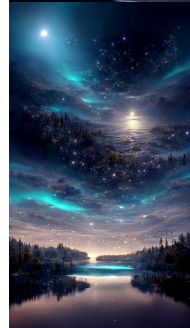

Night sky, The stars shine on the silky lake , Aurora, Full moon, Elf light, Stars, The stars are twinkling , The wide lake, Starry sky, Matte painting by Michael James Smith, CG rendering, Volume light, Space art, Bioluminescence, Unreal Engine 5, Ultra-wide angle, High definition ,HD Volumetric light --ar 9:16