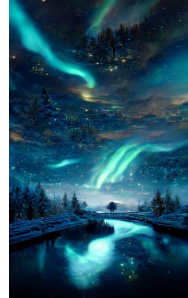

the grand piano put in the frostforest , surrounded by freeze water, night sky, have a green blue Aurora, a few light from Aurora reflection the freeze water, sky, night sky, grand piano, aurora, cinematic, landscape, ultra detail, 8k, realistic, photorealistic, photo photo realistic image, natueral, scenery --ar 9:16

古镇