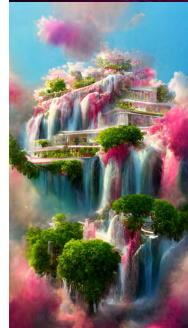

彩虹瀑布

summer starry night, aurora borealis, iridescent, jungle, Luminous colorful stone, Pink waterfall flow, flowers, rolling hills in distance, studio Ghibli style, rendered in unreal engine with clean details, AUV, 4k detail post-processing, Art Station, rendering byoctane, unreal engine --ar 9:16 --uplight

红宝石郁金香

sunset, sapphire, ruby, crystal, jade, surrealism, pink tulip, flower, fantasy, movie epic effect, exquisite, ultra wide field of view, CG rendering, 3D, realism, detail, HD, machinery, sunset, sky and stars, pond, reality, redshift rendering, CGI, 3D, ultra detail, reality, 8K, masterpiece, function artstation, ultra wide angle HD --ar 9:16 --iw 10 --s 5000 --q 2 --upbeta

彩虹瀑布城堡

Hanging gardens of Babylon White, Pink, Blue, Luminous Water, Colorful waterfalls, Flowing from top to bottom, apple tree, Redshift Rendering, 3D, Super Detail, Realistic, 8K, Masterpiece, Functional Art Station, Top View, Panorama, Super Wide Angle --ar 9:16 --uplight