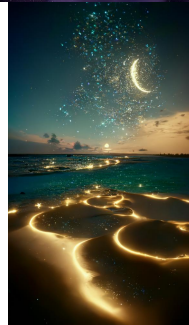

At night, the Milky Way, starlight, the silver crescent moon with the galactic starlight sprinkled on the beach, There are many luminous creatures on the beach, the shape of the beach is love, pebbles, shells, sauer, coconut, trees, luminous creatures, fluorescent, gold, green, pink, blue, dream, super wide angle light, unreal engine4K.HD --ar 9:16