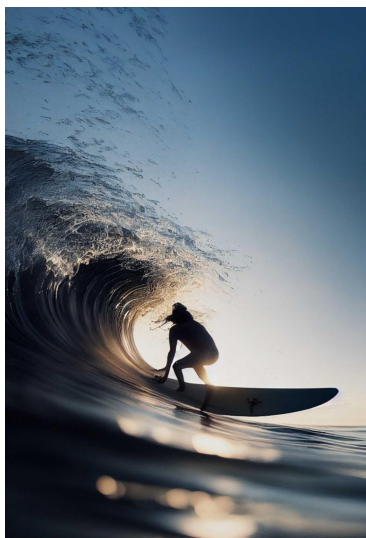

<<https://s.mj.run/8JeiT8xL9G>
Q> Surfing the perfect
Elegant Ethereal Silk Wave,
morning light, photographic,
cinematic lighting, close-up
--ar 2:3 --test --upbeta