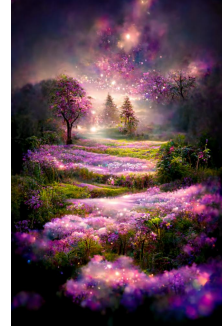

游戏cg女神

Close up portrait photo of Megan Fox as part cyborg part human, intimidating stare, Atmospheric, 600mm lens, Sony Alpha α7, epic, dramatic, cinematic lighting, high contrast, 8k, photo realistic, character design --testp --ar 2:3 --upbeta

高山流水

large ornate ancient cathedral in the ethereal jungle atop a waterfall with birds flying overhead, dramatic, high detail, love in the air, wisdom, beauty, respect of the water, cathedral is large and ancient and beautiful, sea serpent, 煥, perfect render, --ar 9:16 --testp --s 1301 --upbeta

梦幻花场

field of flowers fantasy, leafy tree, swing, light, glitter effect stars, small house in the middle of the forest, hills, waterfall, stream, path, glitter effect, sparkle, painting, light pink sky clouds, purple an blue tones, epic, pastel light, After Effects, light soft, --ar 5:7