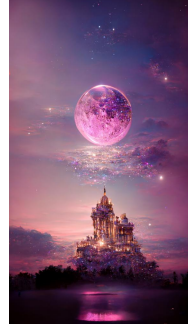

Athena's Dream Palace, Sapphire, Amethyst, Crystal, Wide Angle, Large Aperture Luminous Gem, Foreground Pale Pink Rose, Starry Sky, Zoom Engine, Octane Rendering, Volume Lighting, HD --ar 9:16

半机械人梅根