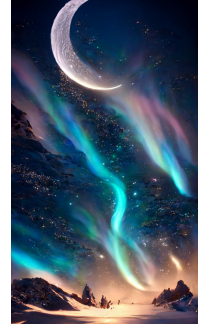

Night, Milky Way, starlight, Colorful aurora, silver white crescent moon with Milky Way starlight sprinkled on the glacier. there are many luminous creatures, the glacier is the shape of love, pebbles, luminous creatures, fluorescent, color, dream, ultra-wide Angle light, Unreal engine, 4K HD, volume light, bioluminescence, ultra-wide Angle of view, HD --ar 9:16 --s 5000

玫瑰花瓶