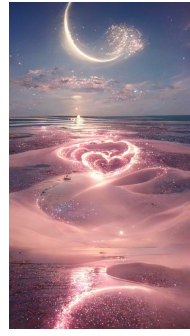

粉色玫瑰沙滩

<<https://s.mj.run/PjgWNOzI52Q>> The picture is transparent, a large silvery white crescent is sprinkled on the sand accompanied by the Milky Way stars, there are many pink and blue roses floating on the sand, pink and blue roses floating on the sea, a beach in the shape of a heart, glowing creatures, Silver, Unreal Engine, Ultra Wide, 4K HD, HD. --ar 9:16 --v 3